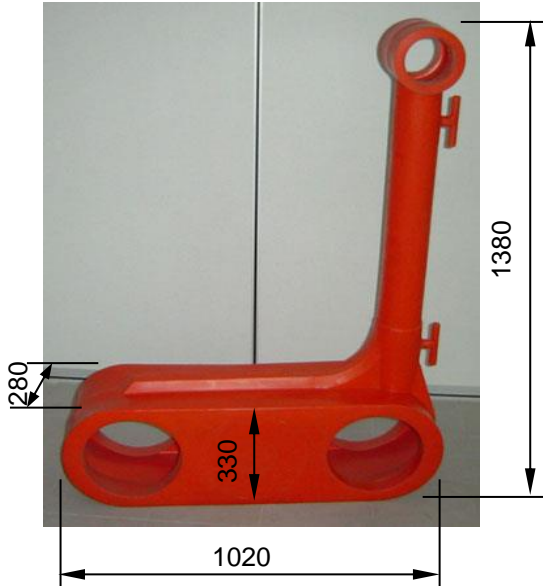

**Roto Moulding Sdn. Bhd.**

## OPEN SEA FISH CAGE

PE STANCHIONS

WALKWAY PLATFORM