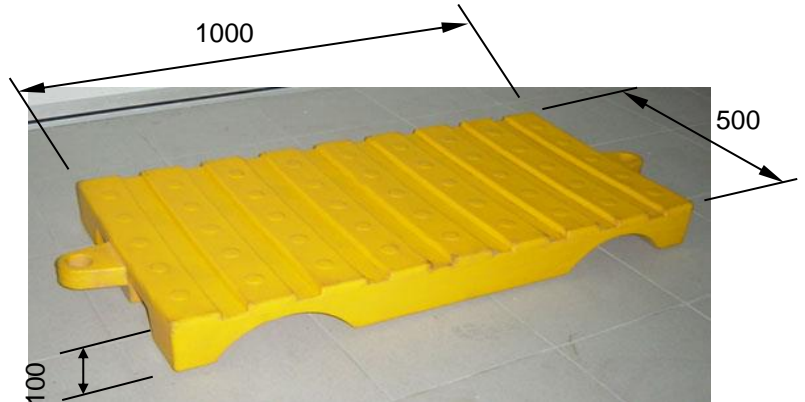

## OPEN SEA FISH CAGE

PE STANCHIONS

WALKWAY PLATFORM